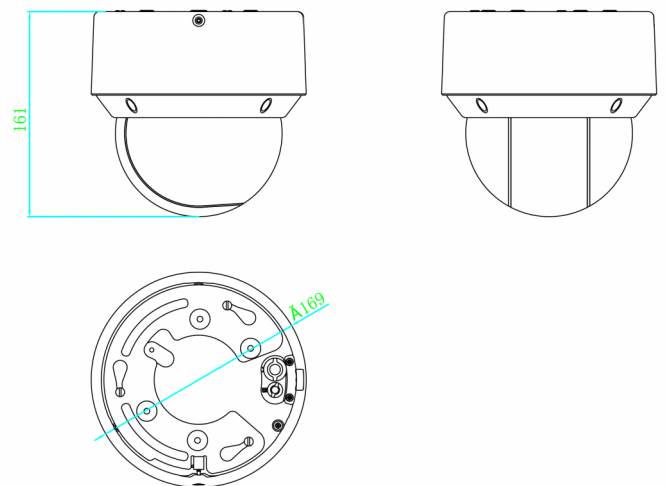

Physical

Physical dimensions	169 x 161 mm 6.65 x 6.34 in.
Net weight	2.45 kg 5.40 lbs.
Colour	Grey (Pantone 428c)
Form Factor	PTZ

Environmental

Operating temperature	-30 to 65 °C -22 to 149 °F
Relative humidity	≤ 90% noncondensing
Environment	Indoor / Outdoor
IP rating	IP66

TVP-5103

TruVision Compact 3 MPX IP PTZ camera, Outdoor, Pendant/Wall/Flush Mount, True D/N, WDR, IR Cut, 50m IR, H.265, H.264, ONVIF/PSIA, 20X Optical zoom, SDHC Card slot,

Regulatory

Compliance	CE, FCC, REACH, RoHS, UL, WEEE
------------	--------------------------------